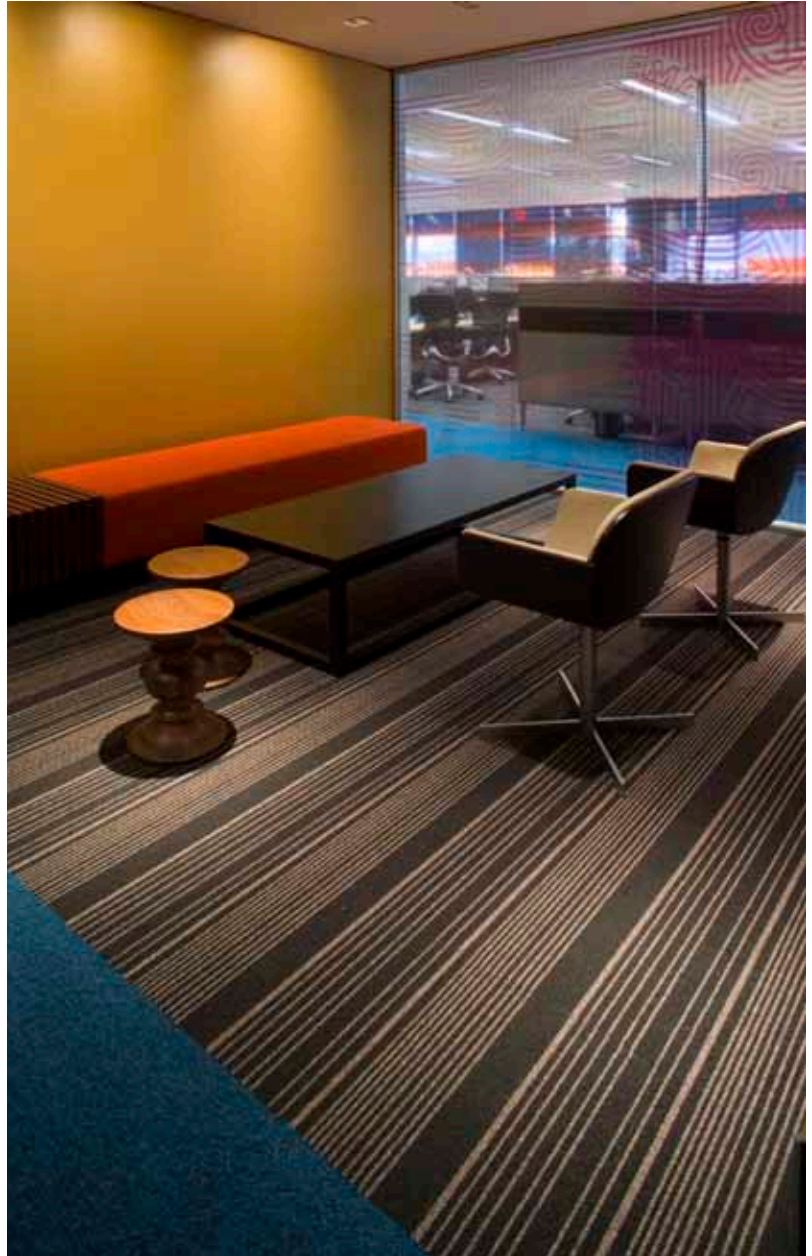

Resene marketing manager Karen Warman says the shimmering reflective qualities of the Resene Metallics and Special Effects range add an extra dimension to any space.

“These coatings give a sense of colour movement with changing light conditions,” she says. “And while they can be dramatic, they can also be more subtle, depending on the depth of colour specified.”

The range includes Resene Enamacryl Metallic and Resene Pearl Shimmer and Resene Pixie Dust, which are waterborne glazes that create pearlescent and softly sparkled finishes.

In addition to paints suitable for interior walls, doors, joinery and furniture, there are metallic paint systems for exterior wood, concrete and steelwork.

Resene Enamacryl Metallic, which is a waterborne paint with a metallic effect, is recommended over exterior concrete and plaster. Warman says this is also the preferred product for interior use because of its Environmental Choice approval and low VOC levels.

Where maximum durability is required for a very exposed outdoor environment, Resene Imperite is recommended. This high-performance coating is particularly appropriate for new steelwork.

For more information, contact Resene, phone tollfree 1800 738 383 or visit a Resene ColorShop or reseller. Website: www.resene.com.au.

Above Resene Gold Dust Metallic features in offices in the American Express building in Sydney. Photography by Tyrone Branigan